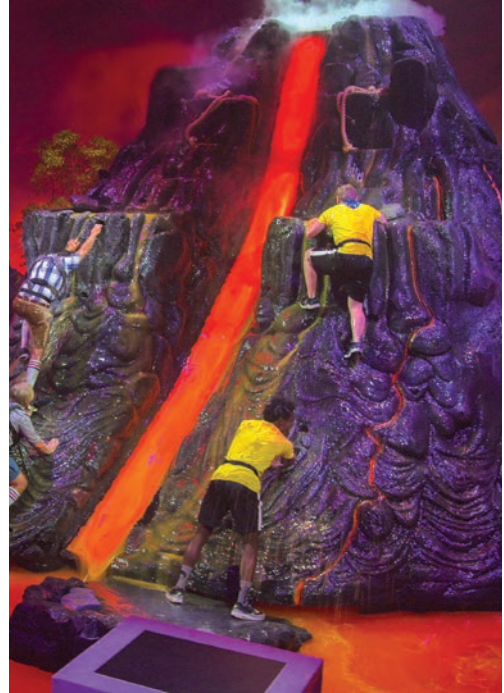

Cut out one of these mask templates and decorate your very own turtle mask. An adult can help attach string to the sides, and you are ready for action!

MEMORY GAME

FLOOR IS LAVA

In *Floor is Lava*, teams must race against a rising tide of lava to find their way out of a themed room. Test your own concentration skills when the heat is on with this lava themed game of memory.

Simply cut out and randomly shuffle the pairs of objects found in Season 2. Then turn the cards face side down, set a timer, and see how many you can turn over and match before the buzzer. Look out for volcano with lava cards...match two and you have to re-shuffle the cards and start over!